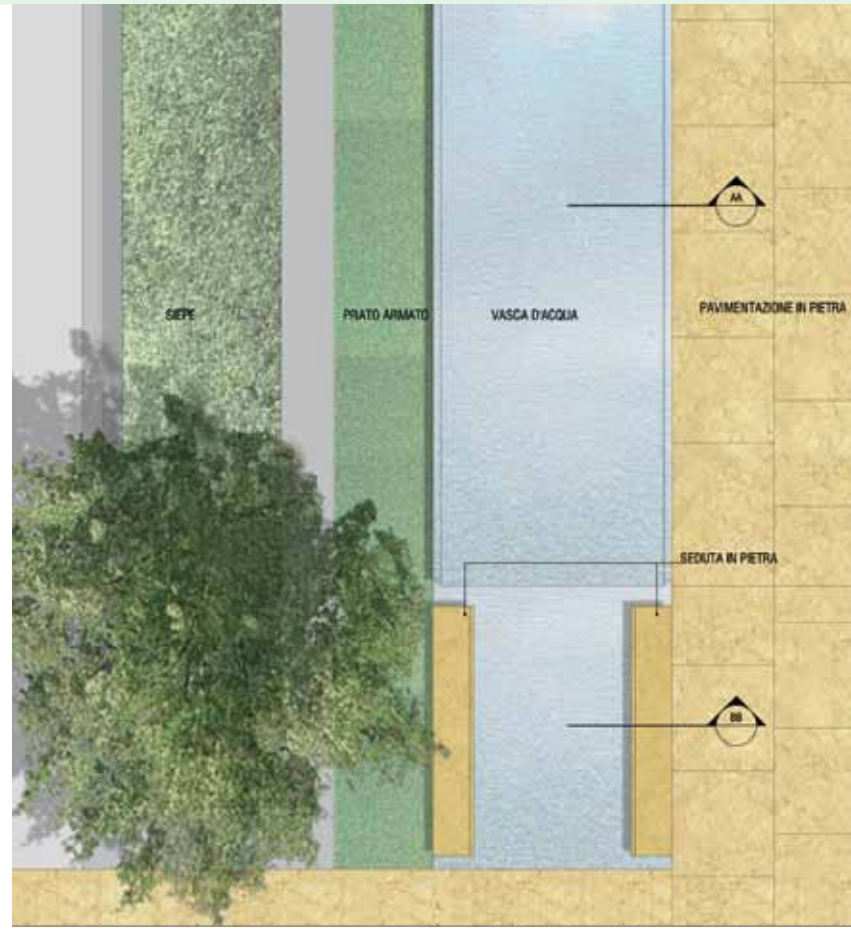

NEW SQUARE

LOCATION: Fontevivo (PR)
 CLIENT: City of Fontevivo
 ARCHITECTONICAL DESIGNERS: Francesco Fulvi, Raffaele Ghillani (designer in charge)
 COLLABORATOR: Elia Giampellegrini
 TOTAL AREA: 600 sqm
 DATES AND PLANNING: 2007-2008 Outline Proposals, Detailed Proposals and Final Proposals
 LABOUR COSTS: Euro 440.000
 Outline Proposals, Detailed Proposals and Final Proposals for a new square in the town of Fontevivo.